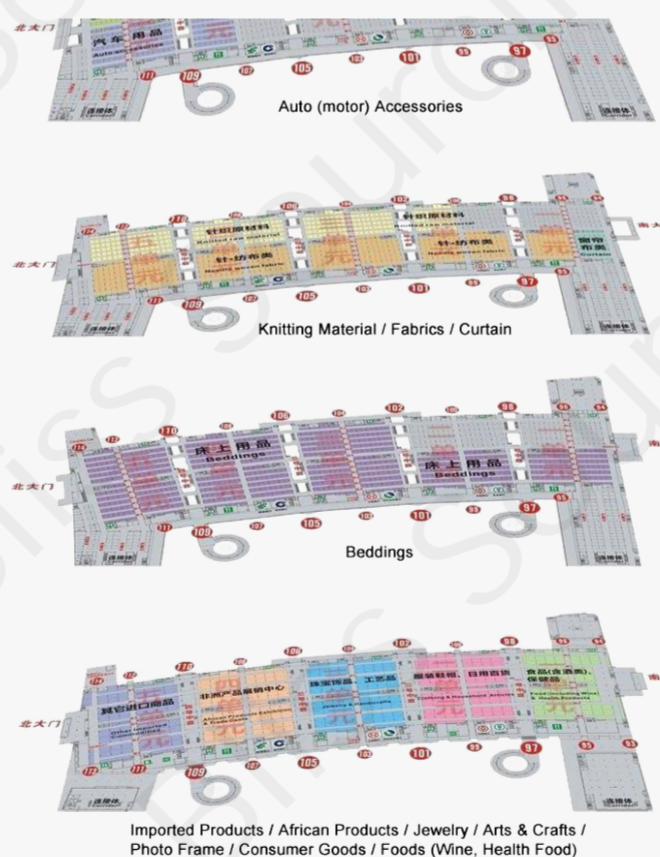

Bliss Sourcing Co.,Ltd

DISTRICT 2

Futian Yiwu Map

Floor 1 : Rain Wear, Packing & Poly Bags , Umbrellas , Suitcases & Bags
 Floor 2 : Electric Products, Hardware Tools & Fittings
 Floor 3 : Home Appliance , Electronics & Digital / Battery/Lamps/Flashlights, Telecommunication Equipment, Clocks & Watches
 Floor 4 : Hardware & Electric Appliance , Luggage & Handbag ,Clocks & Watches

Bliss Sourcing Co.,Ltd

DISTRICT 3

Yiwu Wholesale Market Map

Floor 1 : Pens & Ink , Paper Products , Glasses
 Floor 2 : Office Supplies & Stationery , Sports Products , Stationery & Sports
 Floor 3 : Cosmetics , Mirrors & Combs , Zippers & Buttons & Clothing Accessories
 Floor 4 : Manufacturers Direct Sales Center

Bliss Sourcing Co.,Ltd

DISTRICT 4

Yiwu Market Location Map

Floor 1 : Socks
 Floor 2 : Daily Consumable , Hat , Gloves
 Floor 3 : Towel , Wool Yarn , Necktie ,Lace Sewing Thread & Tape
 Floor 4 : Scarf , Belt , Bra & Underwear

DISTRICT 5

Yiwu International Trade City Map

Floor 1 : Imported Products, African Products , Jewelry , Arts & Crafts Photo Frame , Consumer Goods , Foods
 Floor 2 : Beddings
 Floor 3 : Towel , Knitting Material, Fabrics , Curtain
 Floor 4 : Auto (Motor) Accessories