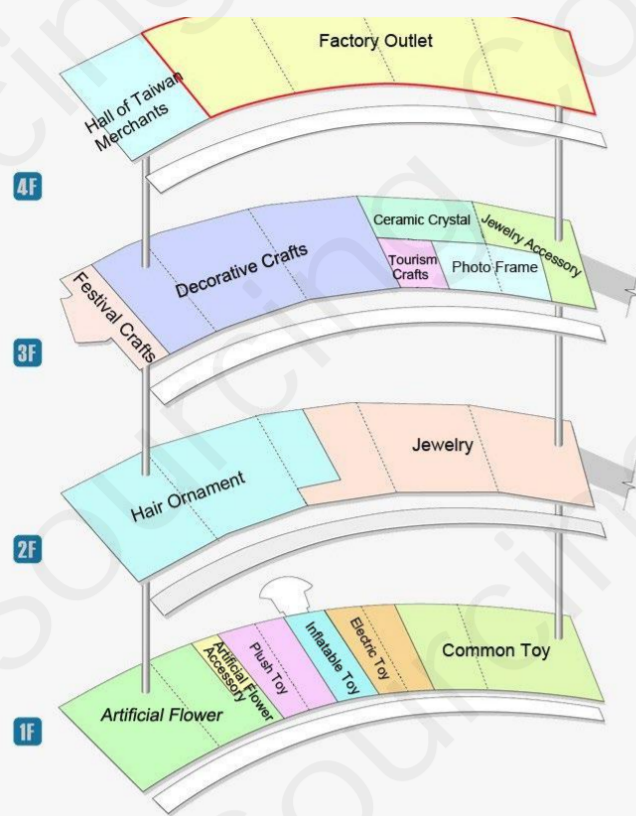

CHINA YIWU INTERNATIONAL TRADE CITY MARKET MAP

Company Name: Bliss Sourcing Co.,Ltd E-mail: info@businessstripchina.com Mobile&WeChat&WhatsApp: +86-13675874181

DISTRICT 1

Yiwu Market AddressS

Floor 1 : Artificial Flower , Artificial Flower Accessory , Toys
 Floor 2 : Hair Ornament , Jewelry
 Floor 3 : Festival Crafts, Decorative Craft, Ceramic Crystal , Tourism Crafts , Jewelry Accessory, Photo Frame
 Floor 4 : Manufacturers Direct Sales Center

Bliss Sourcing Co.,Ltd

DISTRICT 3

Yiwu Wholesale Market Map

Floor 1 : Pens & Ink , Paper Products , Glasses
 Floor 2 : Office Supplies & Stationery , Sports Products , Stationery & Sports
 Floor 3 : Cosmetics , Mirrors & Combs , Zippers & Buttons & Clothing Accessories
 Floor 4 : Manufacturers Direct Sales Center

Bliss Sourcing Co.,Ltd

DISTRICT 4

Yiwu Market Location Map

Floor 1 : Socks
 Floor 2 : Daily Consumable , Hat , Gloves
 Floor 3 : Towel , Wool Yarn , Necktie ,Lace Sewing Thread & Tape
 Floor 4 : Scarf , Belt , Bra & Underwear

DISTRICT 5

Yiwu International Trade City Map

Floor 1 : Imported Products, African Products , Jewelry , Arts & Crafts Photo Frame , Consumer Goods , Foods
 Floor 2 : Beddings
 Floor 3 : Towel , Knitting Material, Fabrics , Curtain
 Floor 4 : Auto (Motor) Accessories