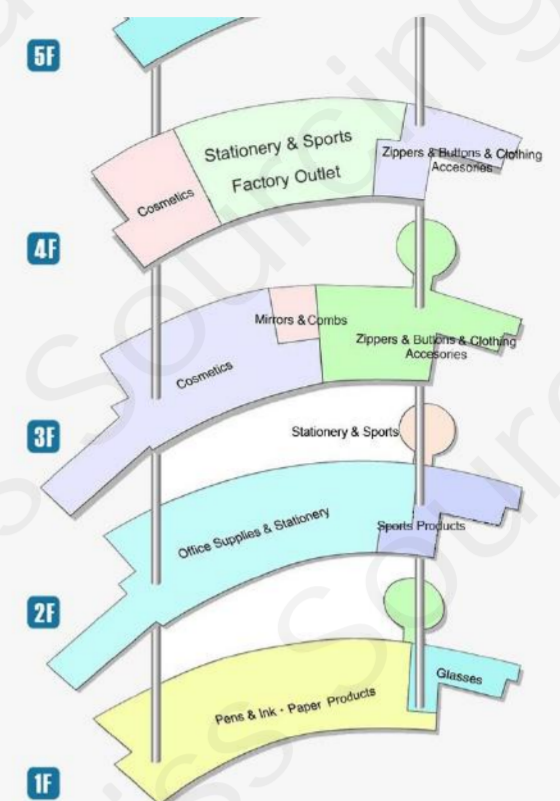

CHINA YIWU INTERNATIONAL TRADE CITY MARKET MAP

Company Name: Bliss Sourcing Co.,Ltd E-mail: info@businessstripchina.com Mobile&WeChat&WhatsApp: +86-13675874181

DISTRICT 1

Yiwu Market AddressS

Floor 1 : Artificial Flower , Artificial Flower Accessory , Toys
 Floor 2 : Hair Ornament , Jewelry
 Floor 3 : Festival Crafts, Decorative Craft, Ceramic Crystal , Tourism Crafts , Jewelry Accessory, Photo Frame
 Floor 4 : Manufacturers Direct Sales Center

Bliss Sourcing Co.,Ltd

DISTRICT 2

Futian Yiwu Map

Floor 1 : Rain Wear, Packing & Poly Bags , Umbrellas , Suitcases & Bags
 Floor 2 : Electric Products, Hardware Tools & Fittings
 Floor 3 : Home Appliance , Electronics & Digital / Battery/Lamps/Flashlights, Telecommunication Equipment, Clocks & Watches
 Floor 4 : Hardware & Electric Appliance , Luggage & Handbag ,Clocks & Watches

Bliss Sourcing Co.,Ltd

DISTRICT 3

Yiwu Wholesale Market Map

Floor 1 : Pens & Ink , Paper Products , Glasses
 Floor 2 : Office Supplies & Stationery , Sports Products , Stationery & Sports
 Floor 3 : Cosmetics , Mirrors & Combs , Zippers & Buttons & Clothing Accessories
 Floor 4 : Manufacturers Direct Sales Center

DISTRICT 5

Yiwu International Trade City Map

Floor 1 : Imported Products, African Products , Jewelry , Arts & Crafts Photo Frame , Consumer Goods , Foods
 Floor 2 : Beddings
 Floor 3 : Towel , Knitting Material, Fabrics , Curtain
 Floor 4 : Auto (Motor) Accessories