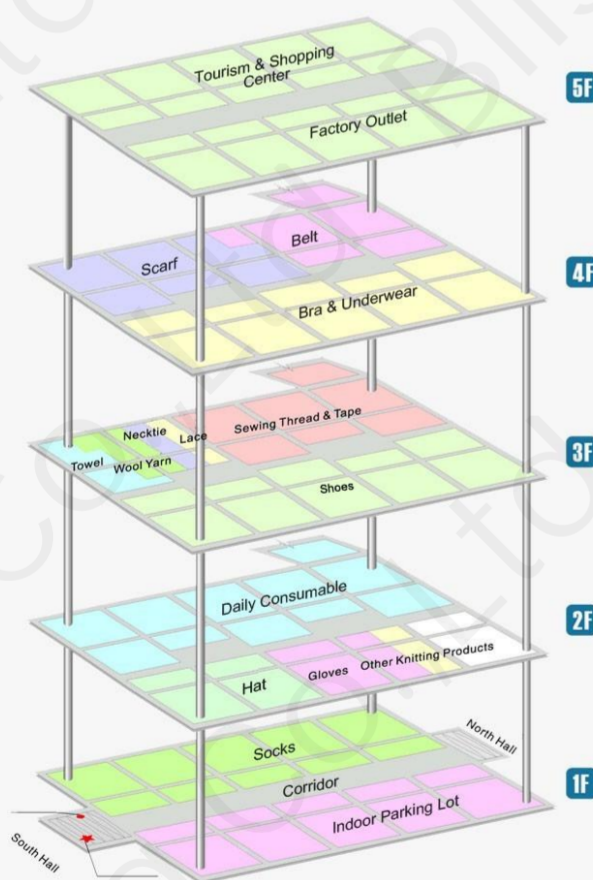

Bliss Sourcing Co.,Ltd

DISTRICT 2

Futian Yiwu Map

Floor 1 : Rain Wear, Packing & Poly Bags , Umbrellas , Suitcases & Bags
 Floor 2 : Electric Products, Hardware Tools & Fittings
 Floor 3 : Home Appliance , Electronics & Digital / Battery/Lamps/Flashlights, Telecommunication Equipment, Clocks & Watches
 Floor 4 : Hardware & Electric Appliance , Luggage & Handbag ,Clocks & Watches

Bliss Sourcing Co.,Ltd

DISTRICT 3

Yiwu Wholesale Market Map

Floor 1 : Pens & Ink , Paper Products , Glasses
 Floor 2 : Office Supplies & Stationery , Sports Products , Stationery & Sports
 Floor 3 : Cosmetics , Mirrors & Combs , Zippers & Buttons & Clothing Accessories
 Floor 4 : Manufacturers Direct Sales Center

Bliss Sourcing Co.,Ltd

DISTRICT 4

Yiwu Market Location Map

Floor 1 : Socks
 Floor 2 : Daily Consumable , Hat , Gloves
 Floor 3 : Towel , Wool Yarn , Necktie ,Lace Sewing Thread & Tape
 Floor 4 : Scarf , Belt , Bra & Underwear

DISTRICT 5

Yiwu International Trade City Map

Floor 1 : Imported Products, African Products , Jewelry , Arts & Crafts Photo Frame , Consumer Goods , Foods
 Floor 2 : Beddings
 Floor 3 : Towel , Knitting Material, Fabrics , Curtain
 Floor 4 : Auto (Motor) Accessories