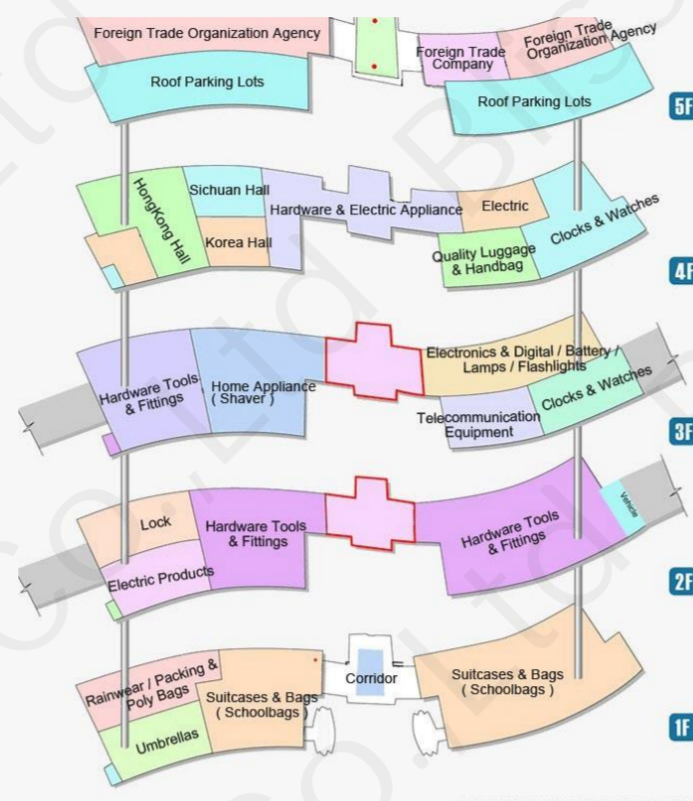

DISTRICT 2

Futian Yiwu Map

Floor 1 : Rain Wear, Packing & Poly Bags , Umbrellas , Suitcases & Bags
Floor 2 : Electric Products, Hardware Tools & Fittings
Floor 3 : Home Appliance , Electronics & Digital / Battery/Lamps/Flashlights, Telecommunication Equipment, Clocks & Watches
Floor 4 : Hardware & Electric Appliance , Luggage & Handbag ,Clocks & Watches

Bliss Sourcing Co.,Ltd